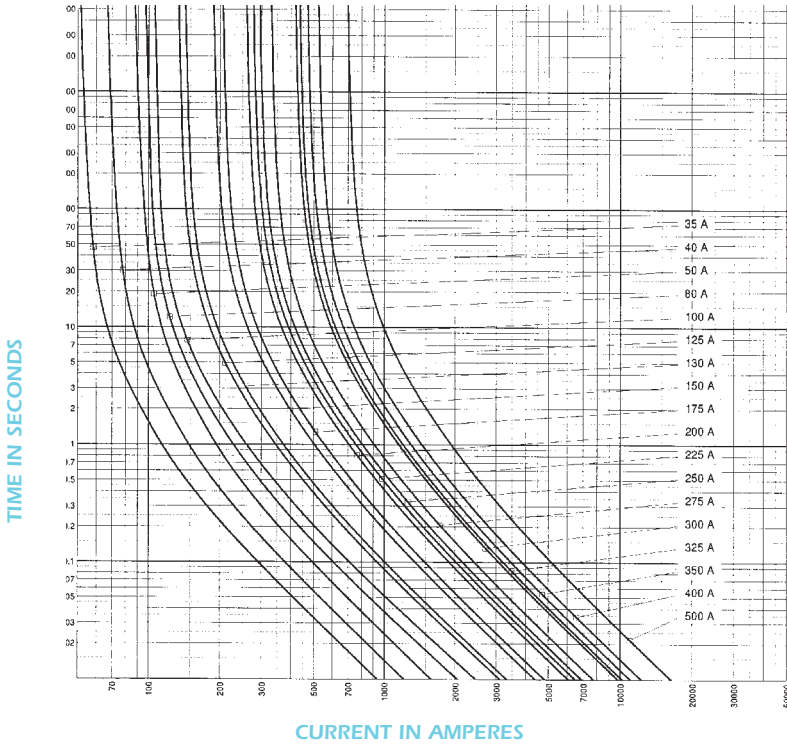

Dimensions

	A mm	B mm	C mm	D mm	E mm
CNLDIN	82	60	23 max	20	11
CNNDIN					

* Thickness: 11 mm max

European Fuses DIN Forklift Fuses CNN DIN, CNL

MELTING TIME - CURRENT DATA - CNL35-500

MELTING TIME - CURRENT DATA - CNN10-800